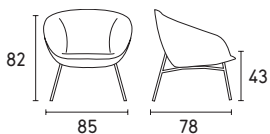

LOUNGE CHAIR

CS3397

P15
Matt black

AVAILABLE BASE FINISHING

CS3397