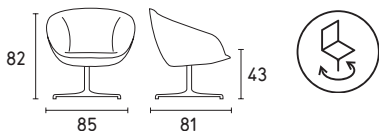

P15
Matt black