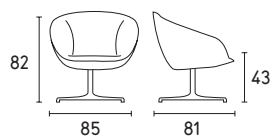

# Love

*Design: Radice Orlandini*

CS3397

CS3397-C

**CS3397 - CS3397-C**

FABRIC	Frame
Removable	-
Not removable	●

**CS3397 LH - CS3397-C LH**

LEATHER	Frame
Removable	-
Not removable	●