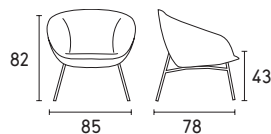

LOUNGE CHAIR

CS3397

**P15**  
Matt black

AVAILABLE BASE FINISHING

CS3397

**P175**  
Polished brass

**P1L**  
Black nickel

AVAILABLE BASE FINISHING